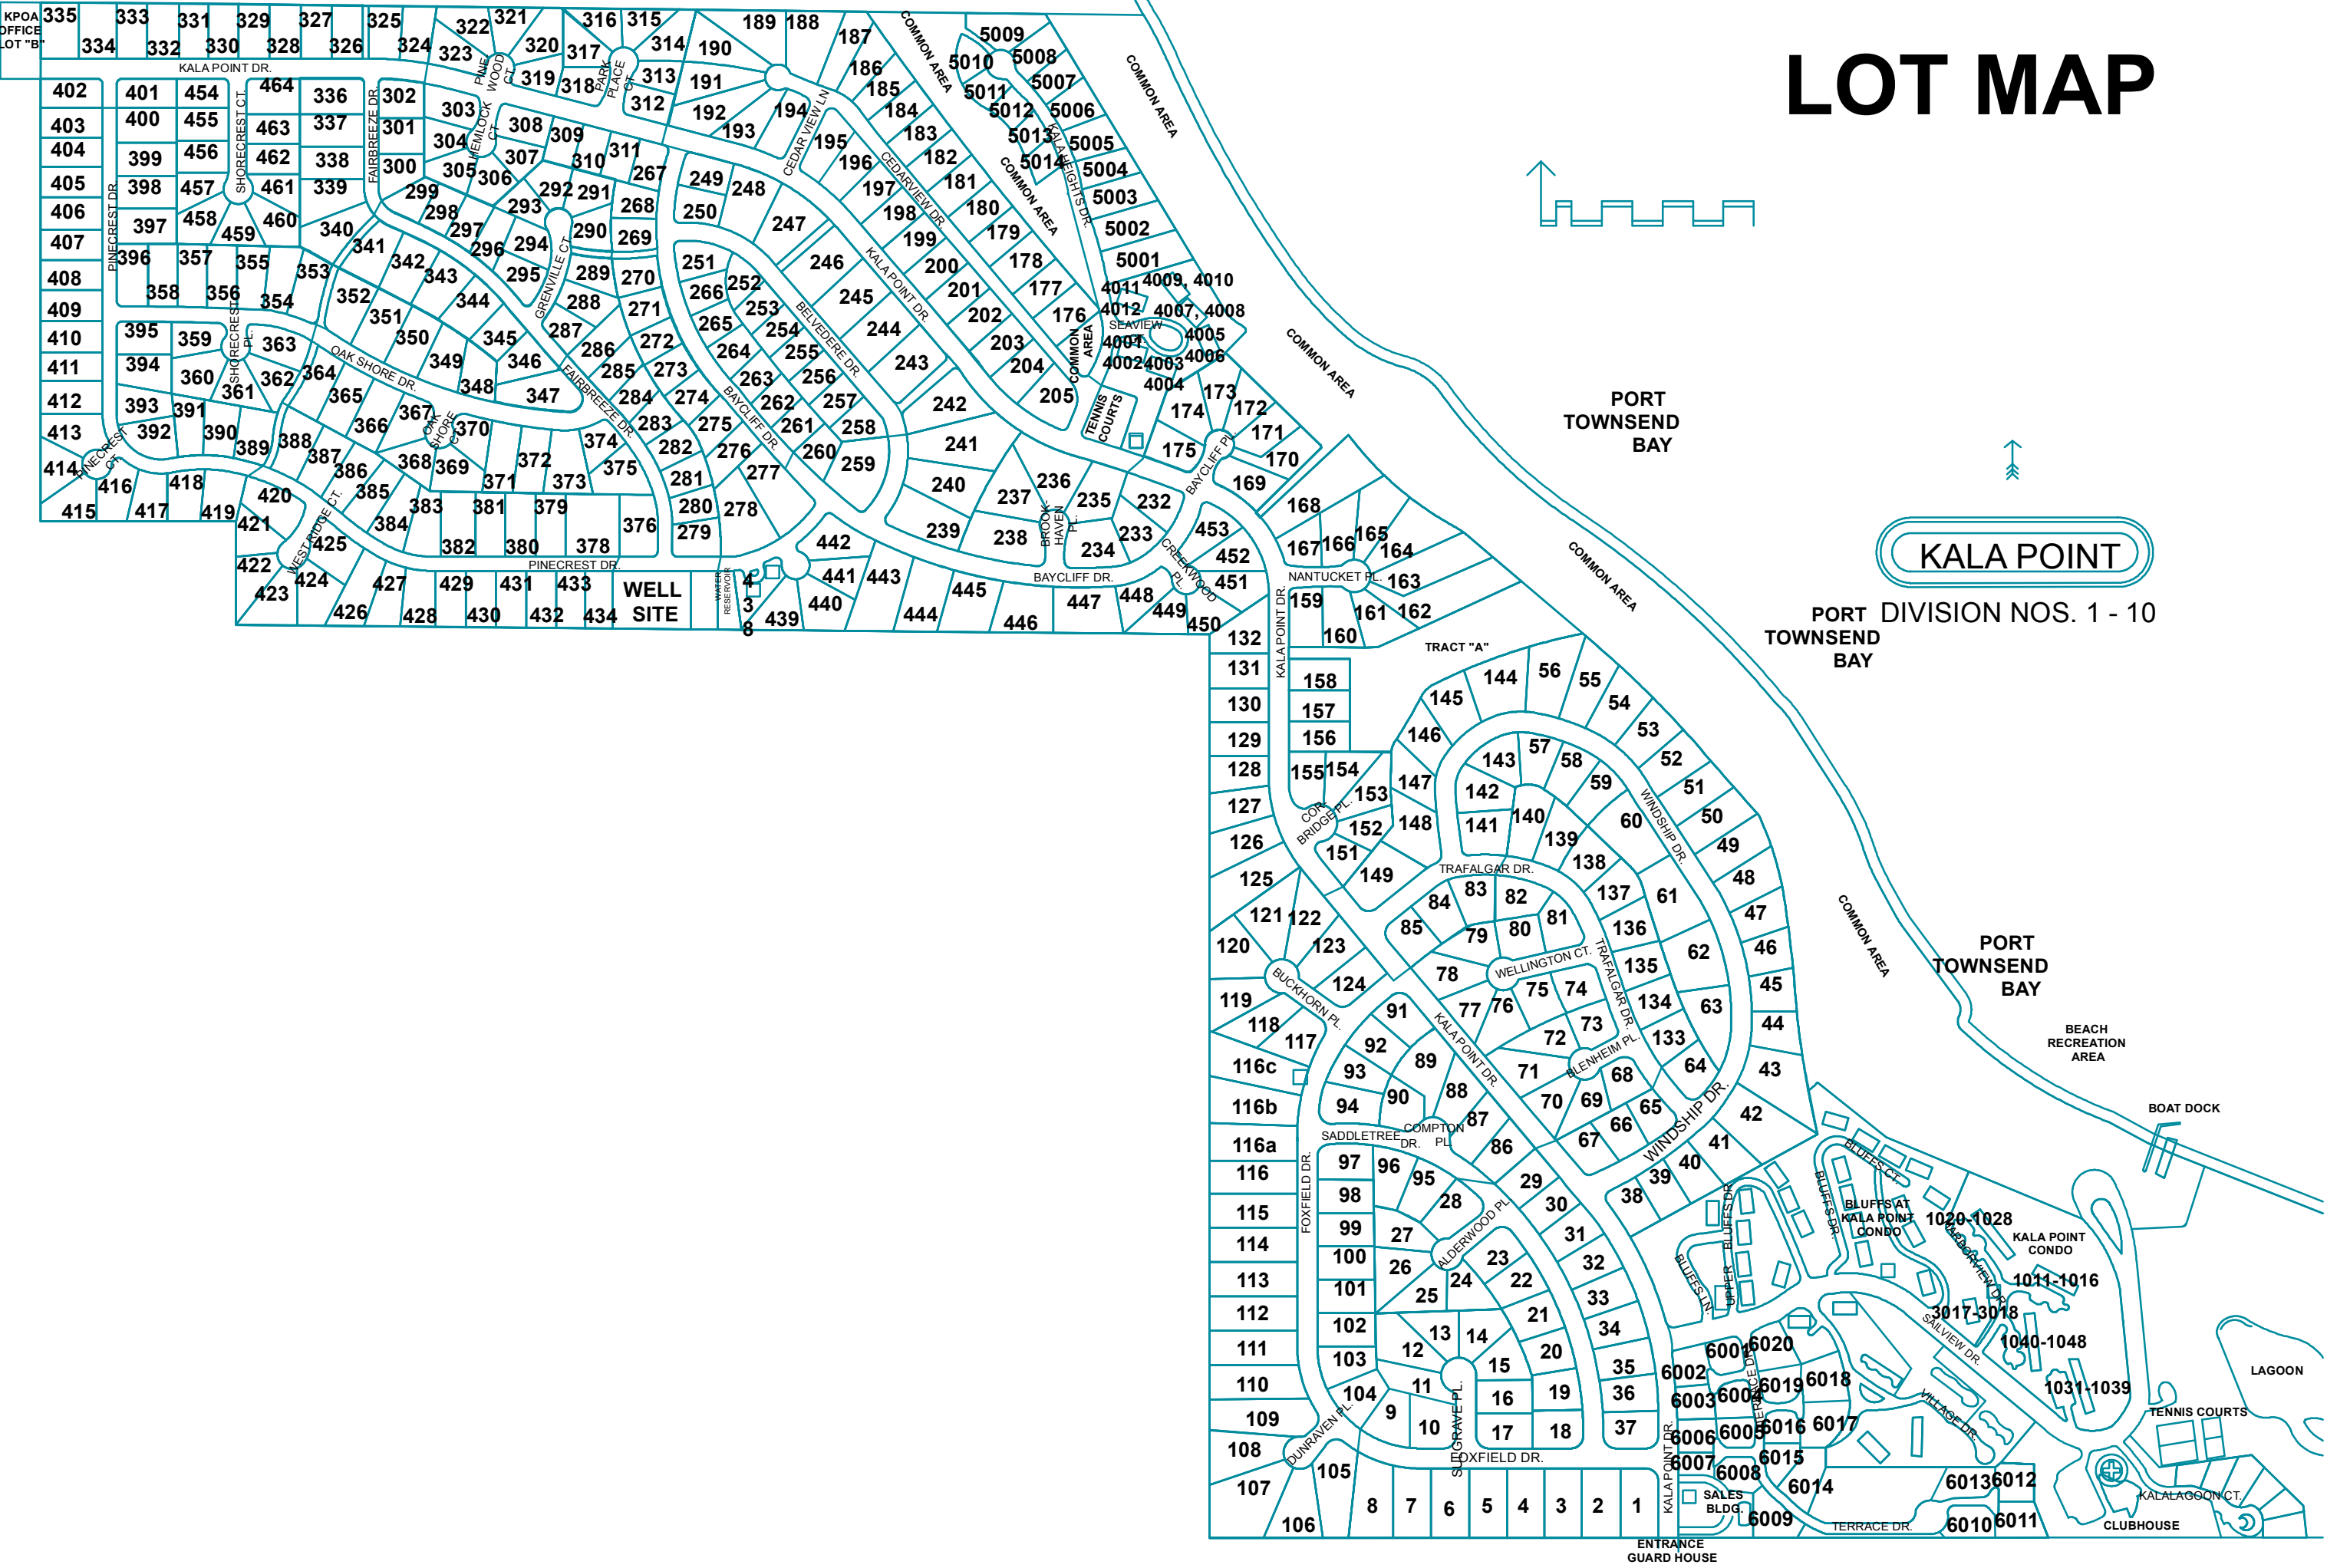

# LOT MAP

KALA POINT

ENTRANCE GUARD HOUSE